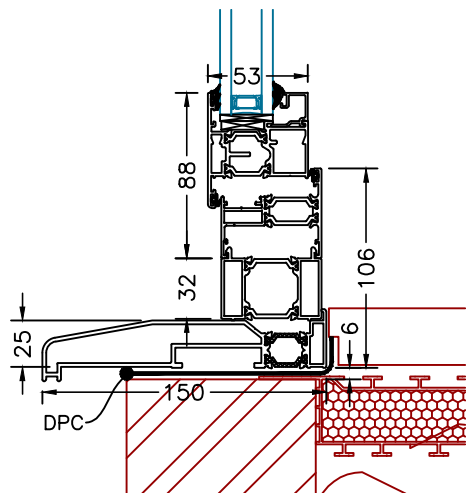

Base Detail
150x25mm Sill

Base Detail
No Sill

Base Detail
Fixed
No Sill

Base Detail
150x25mm Sill
and 32mm Add-on

Base Detail
No Sill
32mm Add-on

Base Detail
Fixed
150x25mm Sill

Head Track
No Trickle Vent

Head Track
Trickle Vent

Head Track
32mm Add-on

Fixed Head
No Trickle Vent

Fixed Head
With Trickle Vent

Fixed Head
32mm Add-on

Jamb no Handle

Jamb With Handle

Jamb With 32mm Add-on

Mullion With Handle

Mullion With Handle to Both Side

Fixed Jamb no Handle

Fixed Jamb With 32mm Add-on

Fixed Mullion

Mullion No Handle

Fixed Frame
Transom

Sash
Transom