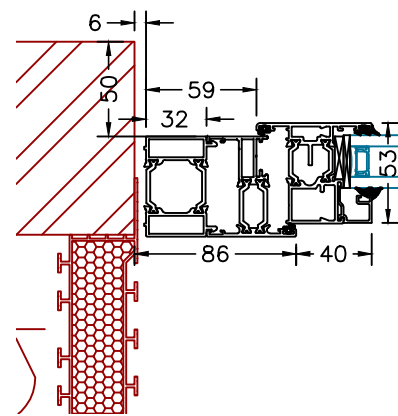

Base Detail
150x25mm Sill

Base Detail
No Sill

Base Detail
Fixed
No Sill

Base Detail
150x25mm Sill
and 32mm Add-on

Base Detail
No Sill
32mm Add-on

Base Detail
Fixed
150x25mm Sill

Head Track
No Trickle Vent

Head Track
Trickle Vent

Head Track
32mm Add-on

Fixed Head
No Trickle Vent

Fixed Head
With Trickle Vent

Fixed Head
32mm Add-on

Jamb no Handle

Jamb With Handle

Jamb With 32mm Add-on

Mullion With Handle

Mullion With Handle to Both Side

Fixed Jamb no Handle

Fixed Jamb With 32mm Add-on

Fixed Mullion

Mullion No Handle

Fixed Frame
Transom

Sash
Transom