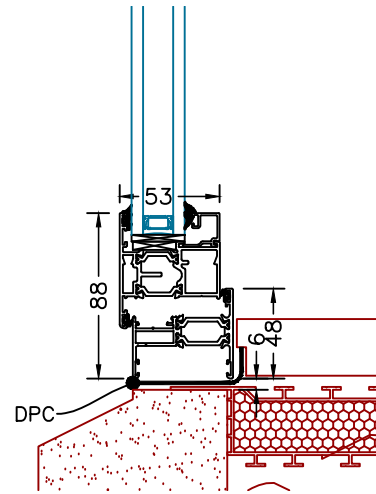

Style A9

Style A10

Style A11

Style A12

Style A13

Style A14

Style A15

Style A16

Base Detail
150x25mm Sill

Base Detail
No Sill

Base Detail
Fixed
No Sill

Base Detail
150x25mm Sill
and 32mm Add-on

Base Detail
No Sill
32mm Add-on

Base Detail
Fixed
150x25mm Sill

Head Track
No Trickle Vent

Head Track
Trickle Vent

Head Track
32mm Add-on

Fixed Head
No Trickle Vent

Fixed Head
With Trickle Vent

Fixed Head
32mm Add-on

Jamb no Handle

Jamb With Handle

Jamb With 32mm Add-on

Mullion With Handle

Mullion With Handle to Both Side

Fixed Jamb no Handle

Fixed Jamb With 32mm Add-on

Fixed Mullion

Mullion No Handle

Fixed Frame
Transom

Sash
Transom