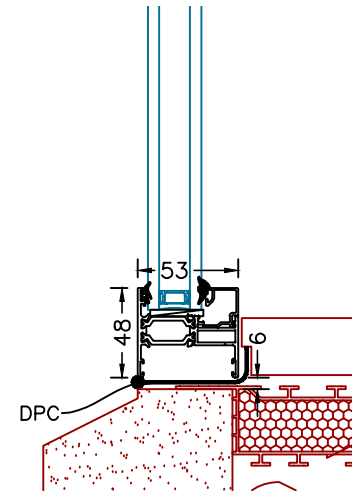

Style A9

Style A10

Style A11

Style A12

Style A13

Style A14

Style A15

Style A16

Base Detail
150x25mm Sill

Base Detail
No Sill

Base Detail
Fixed
No Sill

Base Detail
150x25mm Sill
and 32mm Add-on

Base Detail
No Sill
32mm Add-on

Base Detail
Fixed
150x25mm Sill

Head Track
No Trickle Vent

Head Track
Trickle Vent

Head Track
32mm Add-on

Fixed Head
No Trickle Vent

Fixed Head
With Trickle Vent

Fixed Head
32mm Add-on

Jamb no Handle

Jamb With Handle

Jamb With 32mm Add-on

Mullion With Handle

Mullion With Handle to Both Side

Fixed Jamb no Handle

Fixed Jamb With 32mm Add-on

Fixed Mullion

Mullion No Handle

Fixed Frame
Transom

Sash
Transom