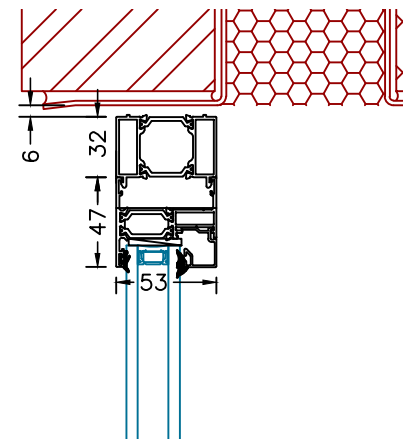

Base Detail
150x25mm Sill

Base Detail
No Sill

Base Detail
Fixed
No Sill

Base Detail
150x25mm Sill
and 32mm Add-on

Base Detail
No Sill
32mm Add-on

Base Detail
Fixed
150x25mm Sill

Head Track
No Trickle Vent

Head Track
Trickle Vent

Head Track
32mm Add-on

Fixed Head
No Trickle Vent

Fixed Head
With Trickle Vent

Fixed Head
32mm Add-on

Jamb no Handle

Jamb With Handle

Jamb With 32mm Add-on

Mullion With Handle

Mullion With Handle to Both Side

Fixed Jamb no Handle

Fixed Jamb With 32mm Add-on

Fixed Mullion

Mullion No Handle

Fixed Frame
Transom

Sash
Transom