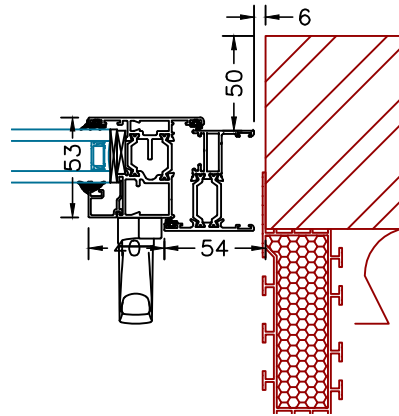

Base Detail
150x25mm Sill

Base Detail
No Sill

Base Detail
Fixed
No Sill

Base Detail
150x25mm Sill
and 32mm Add-on

Base Detail
No Sill
32mm Add-on

Base Detail
Fixed
150x25mm Sill

Head Track
No Trickle Vent

Head Track
Trickle Vent

Head Track
32mm Add-on

Fixed Head
No Trickle Vent

Fixed Head
With Trickle Vent

Fixed Head
32mm Add-on

Jamb no Handle

Jamb With Handle

Jamb With 32mm Add-on

Mullion With Handle

Mullion With Handle to Both Side

Fixed Jamb no Handle

Fixed Jamb With 32mm Add-on

Fixed Mullion

Mullion No Handle

Fixed Frame
Transom

Sash
Transom