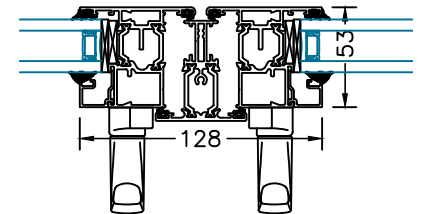

Base Detail
150x25mm Sill

Base Detail
No Sill

Base Detail
Fixed
No Sill

Base Detail
150x25mm Sill
and 32mm Add-on

Base Detail
No Sill
32mm Add-on

Base Detail
Fixed
150x25mm Sill

Head Track
No Trickle Vent

Head Track
Trickle Vent

Head Track
32mm Add-on

Fixed Head
No Trickle Vent

Fixed Head
With Trickle Vent

Fixed Head
32mm Add-on

Jamb no Handle

Jamb With Handle

Jamb With 32mm Add-on

Mullion With Handle

Mullion With Handle to Both Side

Fixed Jamb no Handle

Fixed Jamb With 32mm Add-on

Fixed Mullion

Mullion No Handle

Fixed Frame
Transom

Sash
Transom