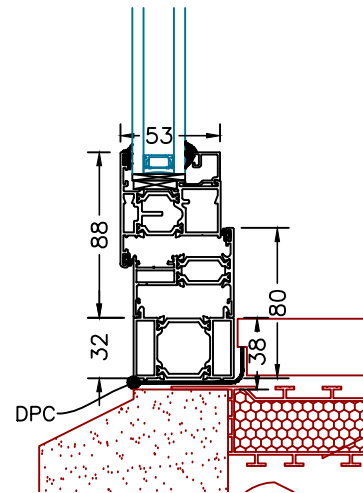

Base Detail
150x25mm Sill

Base Detail
No Sill

Base Detail
Fixed
No Sill

Base Detail
150x25mm Sill
and 32mm Add-on

Base Detail
No Sill
32mm Add-on

Base Detail
Fixed
150x25mm Sill

Head Track
No Trickle Vent

Head Track
Trickle Vent

Head Track
32mm Add-on

Fixed Head
No Trickle Vent

Fixed Head
With Trickle Vent

Fixed Head
32mm Add-on

Jamb no Handle

Jamb With Handle

Jamb With 32mm Add-on

Mullion With Handle

Mullion With Handle to Both Side

Fixed Jamb no Handle

Fixed Jamb With 32mm Add-on

Fixed Mullion

Mullion No Handle

Fixed Frame
Transom

Sash
Transom