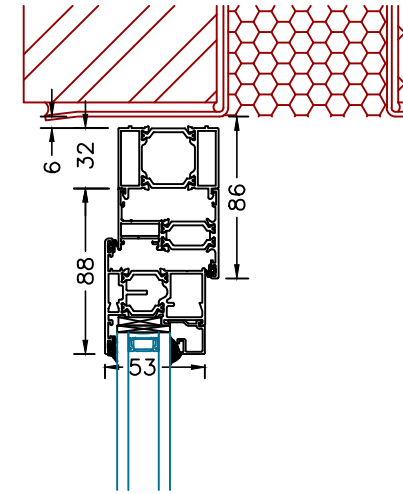

Base Detail
150x25mm Sill

Base Detail
No Sill

Base Detail
Fixed
No Sill

Base Detail
150x25mm Sill
and 32mm Add-on

Base Detail
No Sill
32mm Add-on

Base Detail
Fixed
150x25mm Sill

Head Track
No Trickle Vent

Head Track
Trickle Vent

Head Track
32mm Add-on

Fixed Head
No Trickle Vent

Fixed Head
With Trickle Vent

Fixed Head
32mm Add-on

Jamb no Handle

Jamb With Handle

Jamb With 32mm Add-on

Mullion With Handle

Mullion With Handle to Both Side

Fixed Jamb no Handle

Fixed Jamb With 32mm Add-on

Fixed Mullion

Mullion No Handle

Fixed Frame
Transom

Sash
Transom