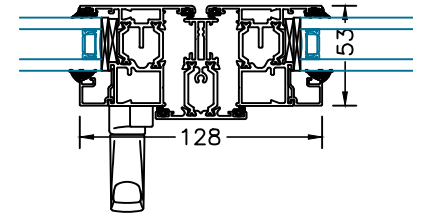

Base Detail
150x25mm Sill

Base Detail
No Sill

Base Detail
Fixed
No Sill

Base Detail
150x25mm Sill
and 32mm Add-on

Base Detail
No Sill
32mm Add-on

Base Detail
Fixed
150x25mm Sill

Head Track
No Trickle Vent

Head Track
Trickle Vent

Head Track
32mm Add-on

Fixed Head
No Trickle Vent

Fixed Head
With Trickle Vent

Fixed Head
32mm Add-on

Jamb no Handle

Jamb With Handle

Jamb With 32mm Add-on

Mullion With Handle

Mullion With Handle to Both Side

Fixed Jamb no Handle

Fixed Jamb With 32mm Add-on

Fixed Mullion

Mullion No Handle

Fixed Frame
Transom

Sash
Transom