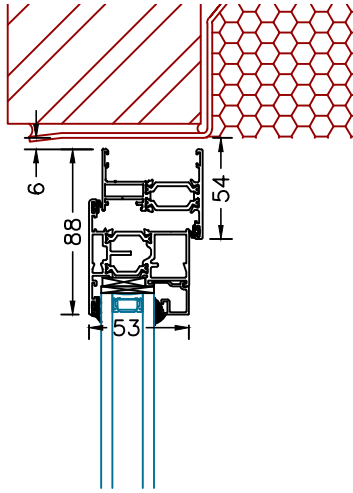

Base Detail
150x25mm Sill

Base Detail
No Sill

Base Detail
Fixed
No Sill

Base Detail
150x25mm Sill
and 32mm Add-on

Base Detail
No Sill
32mm Add-on

Base Detail
Fixed
150x25mm Sill

Head Track
No Trickle Vent

Head Track
Trickle Vent

Head Track
32mm Add-on

Fixed Head
No Trickle Vent

Fixed Head
With Trickle Vent

Fixed Head
32mm Add-on

Jamb no Handle

Jamb With Handle

Jamb With 32mm Add-on

Mullion With Handle

Mullion With Handle to Both Side

Fixed Jamb no Handle

Fixed Jamb With 32mm Add-on

Fixed Mullion

Mullion No Handle

Fixed Frame
Transom

Sash
Transom