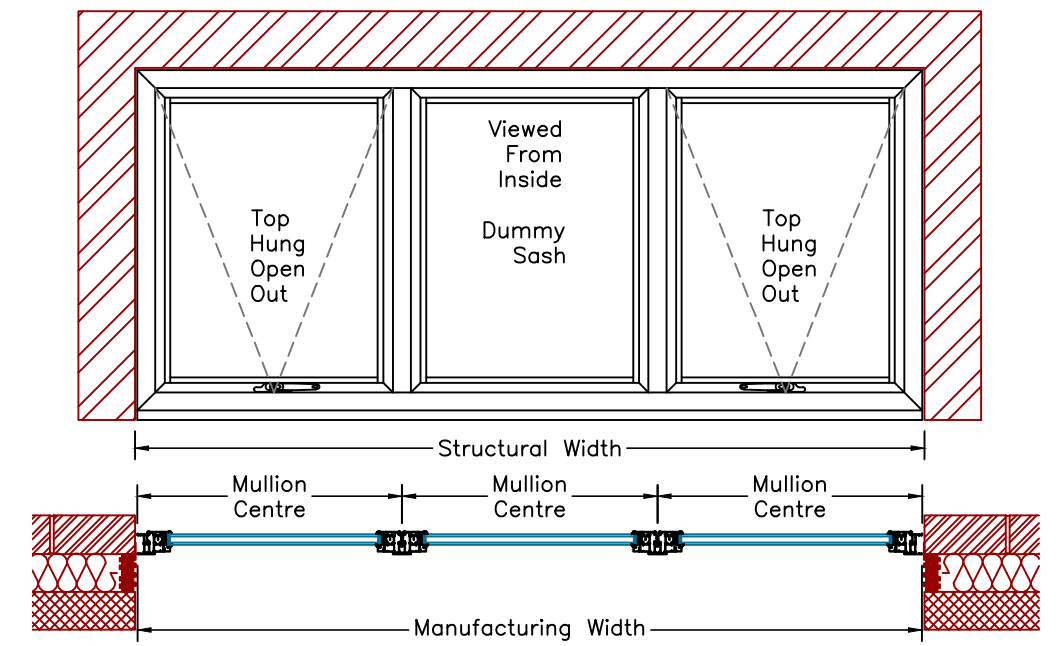

Style A16

Style A13