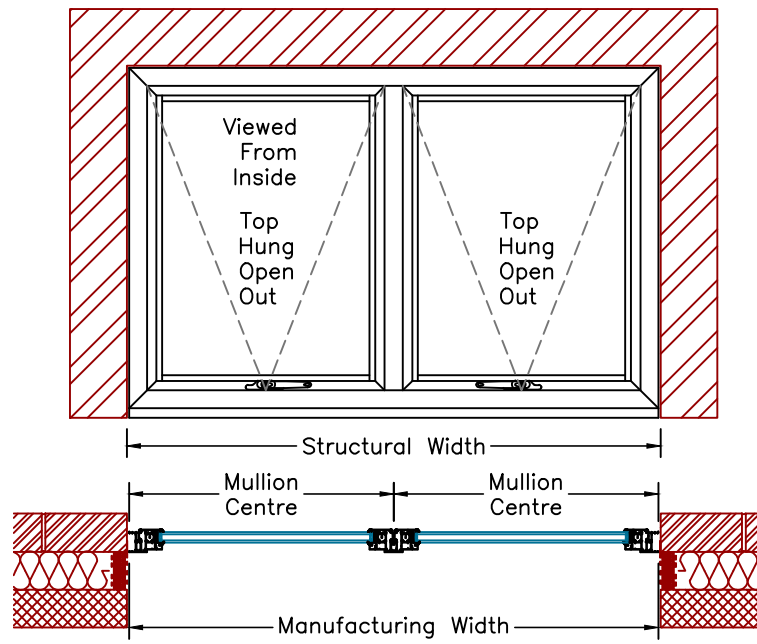

Style A15

Style A12