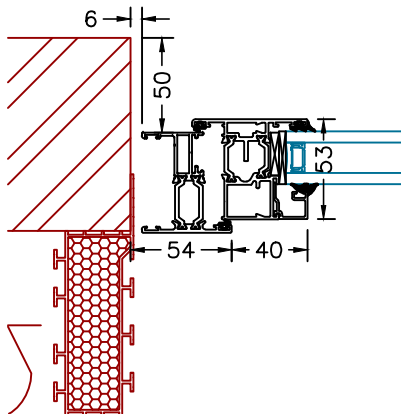

Base Detail
150x25mm Sill

Base Detail
No Sill

Base Detail
Fixed
No Sill

Base Detail
150x25mm Sill
and 32mm Add-on

Base Detail
No Sill
32mm Add-on

Base Detail
Fixed
150x25mm Sill

Head Track
No Trickle Vent

Head Track
Trickle Vent

Head Track
32mm Add-on

Fixed Head
No Trickle Vent

Fixed Head
With Trickle Vent

Fixed Head
32mm Add-on

Jamb no Handle

Jamb With Handle

Jamb With 32mm Add-on

Mullion With Handle

Mullion With Handle to Both Side

Fixed Jamb no Handle

Fixed Jamb With 32mm Add-on

Fixed Mullion

Mullion No Handle

Fixed Frame
Transom

Sash
Transom