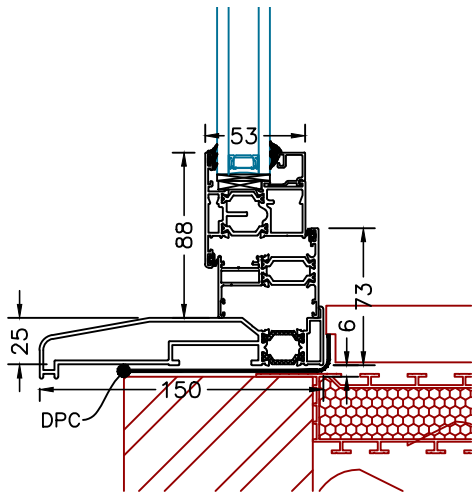

Style A9

Style A10

Style A11

Style A12

Style A13

Style A14

Style A15

Style A16

Base Detail
150x25mm Sill

Base Detail
No Sill

Base Detail
Fixed
No Sill

Base Detail
150x25mm Sill
and 32mm Add-on

Base Detail
No Sill
32mm Add-on

Base Detail
Fixed
150x25mm Sill

Head Track
No Trickle Vent

Head Track
Trickle Vent

Head Track
32mm Add-on

Fixed Head
No Trickle Vent

Fixed Head
With Trickle Vent

Fixed Head
32mm Add-on

Jamb no Handle

Jamb With Handle

Jamb With 32mm Add-on

Mullion With Handle

Mullion With Handle to Both Side

Fixed Jamb no Handle

Fixed Jamb With 32mm Add-on

Fixed Mullion

Mullion No Handle

Fixed Frame
Transom

Sash
Transom