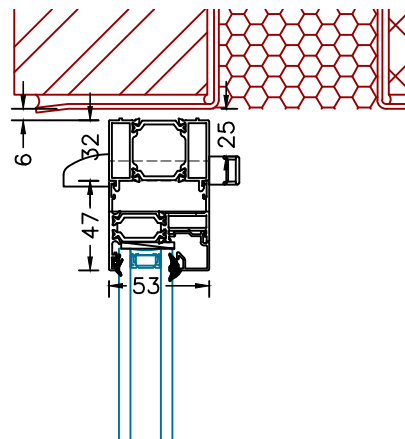

Base Detail
150x25mm Sill

Base Detail
No Sill

Base Detail
Fixed
No Sill

Base Detail
150x25mm Sill
and 32mm Add-on

Base Detail
No Sill
32mm Add-on

Base Detail
Fixed
150x25mm Sill

Head Track
No Trickle Vent

Head Track
Trickle Vent

Head Track
32mm Add-on

Fixed Head
No Trickle Vent

Fixed Head
With Trickle Vent

Fixed Head
32mm Add-on

Jamb no Handle

Jamb With Handle

Jamb With 32mm Add-on

Mullion With Handle

Mullion With Handle to Both Side

Fixed Jamb no Handle

Fixed Jamb With 32mm Add-on

Fixed Mullion

Mullion No Handle

Fixed Frame
Transom

Sash
Transom