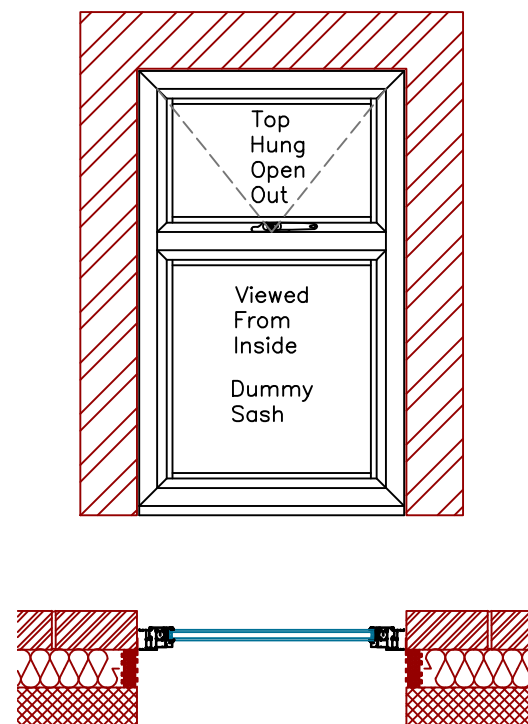

Style A9

Style A10

Style A11

Style A12

Style A13

Style A14

Style A15

Style A16

Base Detail
150x25mm Sill

Base Detail
No Sill

Base Detail
Fixed
No Sill

Base Detail
150x25mm Sill
and 32mm Add-on

Base Detail
No Sill
32mm Add-on

Base Detail
Fixed
150x25mm Sill

Head Track
No Trickle Vent

Head Track
Trickle Vent