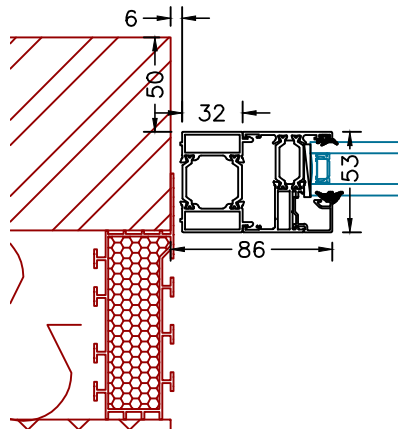

Base Detail
150x25mm Sill

Base Detail
No Sill

Base Detail
Fixed
No Sill

Base Detail
150x25mm Sill
and 32mm Add-on

Base Detail
No Sill
32mm Add-on

Base Detail
Fixed
150x25mm Sill

Head Track
No Trickle Vent

Head Track
Trickle Vent

Head Track
32mm Add-on

Fixed Head
No Trickle Vent

Fixed Head
With Trickle Vent

Fixed Head
32mm Add-on

Jamb no Handle

Jamb With Handle

Jamb With 32mm Add-on

Mullion With Handle

Mullion With Handle to Both Side

Fixed Jamb no Handle

Fixed Jamb With 32mm Add-on

Fixed Mullion

Mullion No Handle

Fixed Frame
Transom

Sash
Transom