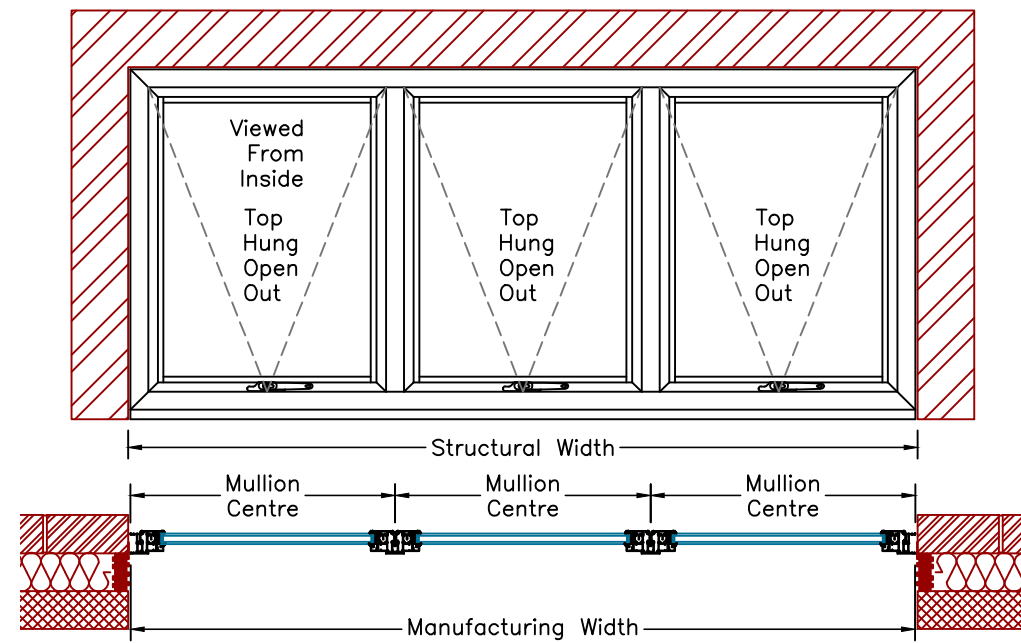

Base Detail
150x25mm Sill

Base Detail
No Sill

Style A14