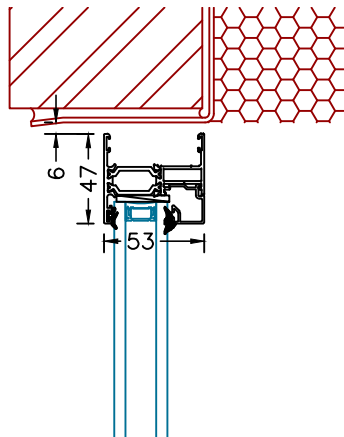

Base Detail
150x25mm Sill

Base Detail
No Sill

Base Detail
Fixed
No Sill

Base Detail
150x25mm Sill
and 32mm Add-on

Base Detail
No Sill
32mm Add-on

Base Detail
Fixed
150x25mm Sill

Head Track
No Trickle Vent

Head Track
Trickle Vent

Head Track
32mm Add-on

Fixed Head
No Trickle Vent

Fixed Head
With Trickle Vent

Fixed Head
32mm Add-on

Jamb no Handle

Jamb With Handle

Jamb With 32mm Add-on

Mullion With Handle

Mullion With Handle to Both Side

Fixed Jamb no Handle

Fixed Jamb With 32mm Add-on

Fixed Mullion

Mullion No Handle

Fixed Frame
Transom

Sash
Transom