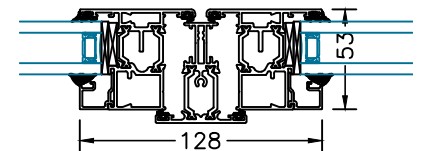

Mullion With Handle to Both Side

Fixed Jamb no Handle

Fixed Jamb With 32mm Add-on

Fixed Mullion

Mullion No Handle

Fixed Frame
Transom

Sash
Transom