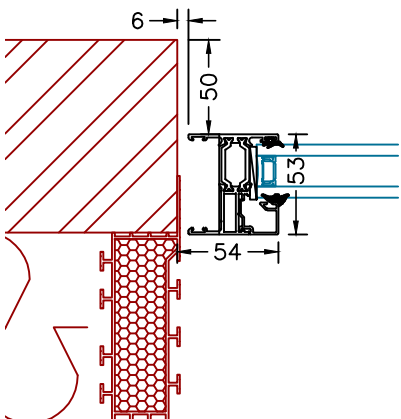

Base Detail
150x25mm Sill

Base Detail
No Sill

Base Detail
Fixed
No Sill

Base Detail
150x25mm Sill
and 32mm Add-on

Base Detail
No Sill
32mm Add-on

Base Detail
Fixed
150x25mm Sill

Head Track
No Trickle Vent

Head Track
Trickle Vent

Head Track
32mm Add-on

Fixed Head
No Trickle Vent

Fixed Head
With Trickle Vent

Fixed Head
32mm Add-on

Jamb no Handle

Jamb With Handle

Jamb With 32mm Add-on

Mullion With Handle

Mullion With Handle to Both Side

Fixed Jamb no Handle

Fixed Jamb With 32mm Add-on

Fixed Mullion

Mullion No Handle

Fixed Frame
Transom

Sash
Transom