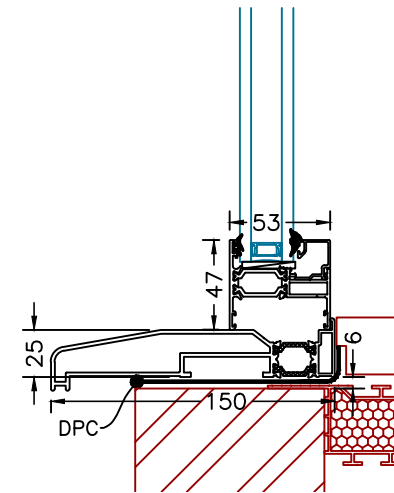

Base Detail
150x25mm Sill

Base Detail
No Sill

Base Detail
Fixed
No Sill

Base Detail
150x25mm Sill
and 32mm Add-on

Base Detail
No Sill
32mm Add-on

Base Detail
Fixed
150x25mm Sill

Head Track
No Trickle Vent

Head Track
Trickle Vent

Head Track
32mm Add-on

Fixed Head
No Trickle Vent

Fixed Head
With Trickle Vent

Fixed Head
32mm Add-on

Jamb no Handle

Jamb With Handle

Jamb With 32mm Add-on

Mullion With Handle

Mullion With Handle to Both Side

Fixed Jamb no Handle

Fixed Jamb With 32mm Add-on

Fixed Mullion

Mullion No Handle

Fixed Frame
Transom

Sash
Transom