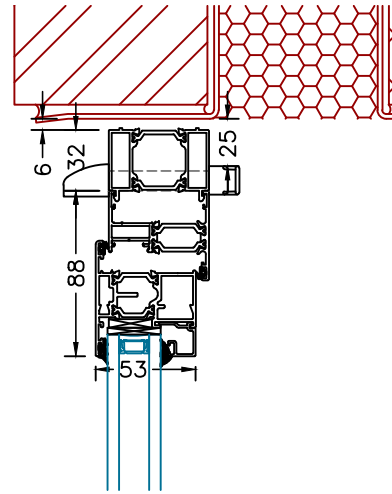

Base Detail
150x25mm Sill

Base Detail
No Sill

Base Detail
Fixed
No Sill

Base Detail
150x25mm Sill
and 32mm Add-on

Base Detail
No Sill
32mm Add-on

Base Detail
Fixed
150x25mm Sill

Head Track
No Trickle Vent

Head Track
Trickle Vent

Head Track
32mm Add-on

Fixed Head
No Trickle Vent

Fixed Head
With Trickle Vent

Fixed Head
32mm Add-on

Jamb no Handle

Jamb With Handle

Jamb With 32mm Add-on

Mullion With Handle

Mullion With Handle to Both Side

Fixed Jamb no Handle

Fixed Jamb With 32mm Add-on

Fixed Mullion

Mullion No Handle

Fixed Frame
Transom

Sash
Transom