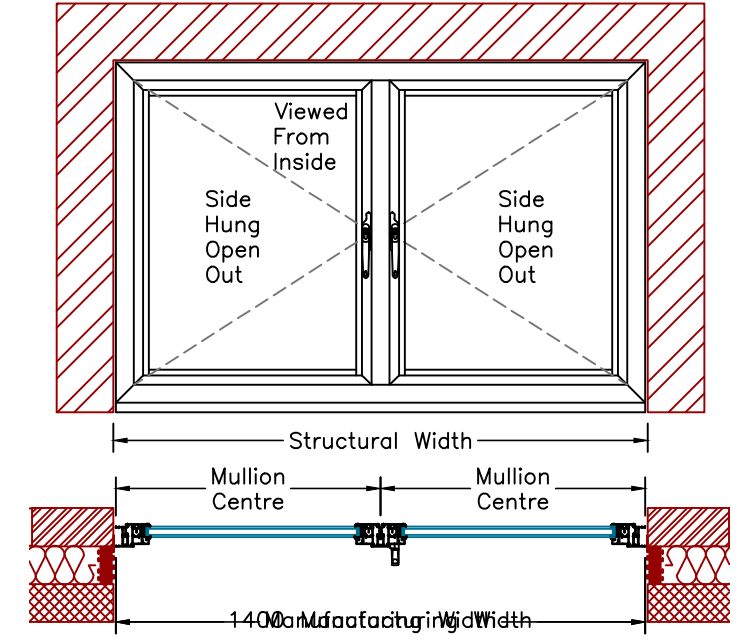

Style A10

Style A7